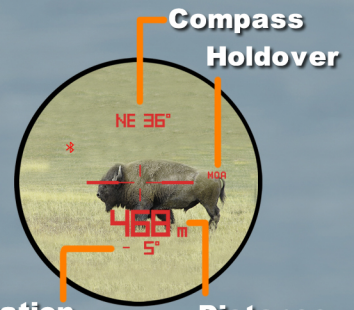

## Electrical Specifications

Model	Display type / Pixel Size	Display Interfaces	Wireless Connectivity	Display Brightness	E-W Resolution (inch)	Battery
1-6X28	OLED/ 50 μm pitch	<ul style="list-style-type: none"> <li>▪ Gun &amp; Scope Setup</li> <li>▪ E-W Adjustment</li> <li>▪ Sensor Measurement Data</li> <li>▪ Ballistic Computation</li> </ul>	Bluetooth	Automatic Self-adjustment	1/4	AAA x 2
2-12X44					1/8	
3-18X50					1/16	
4-24X56					1/16	
6-36X56					1/32	

# Intelligent Shooting Systems

CHEETAH™ SMART SCOPE

ZAP® 1600 LASER RANGEFINDER

Compass Holdover

Elevation

Distance

User's SMART PHONE / TABLET