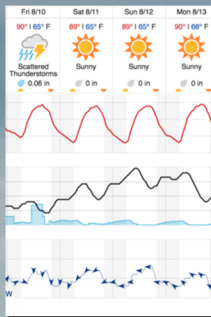

# Intelligent Shooting Systems

CHEETAH™ SMART SCOPE

ZAP® 1600 LASER RANGEFINDER

Compass Holdover

Elevation

Distance

User's SMART PHONE / TABLET

## HUNTING APPs

Geography

Weather